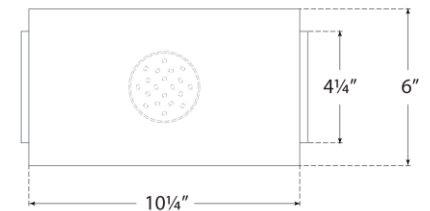

TEAR SHEET

Nella Small Oblong Sconce

Item # ARN 2442BLK

Designer: AERIN

Height: 6"

Width: 11"

Extension: 4.25"

Backplate: 4.25" x 11" Rectangle

Finishes: BLK, HAB/BLK, HAB/PW

Lightsource: Dedicated LED

Wattage: 15w (1300lm)

Weight: 5 Pounds

Top View

Side View

Front View