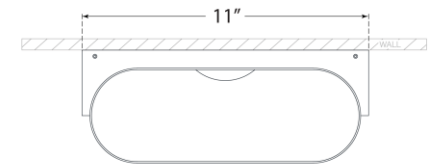

TEAR SHEET

Nella Small Oblong Sconce

Item # ARN 2442BLK

Designer: AERIN

Height: 6"

Width: 11"

Extension: 4.25"

Backplate: 4.25" x 11" Rectangle

Finishes: BLK, HAB/BLK, HAB/PW

Lightsource: Dedicated LED

Wattage: 15w (1300lm)

Weight: 5 Pounds

Top View

Side View

Front View