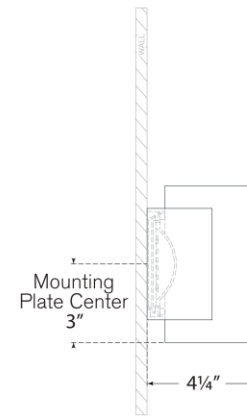

TEAR SHEET

Nella Small Oblong Sconce

Item # ARN 2442BLK

Designer: AERIN

Height: 6"

Width: 11"

Extension: 4.25"

Backplate: 4.25" x 11" Rectangle

Finishes: BLK, HAB/BLK, HAB/PW

Lightsource: Dedicated LED

Wattage: 15w (1300lm)

Weight: 5 Pounds

Top View

Side View

Front View