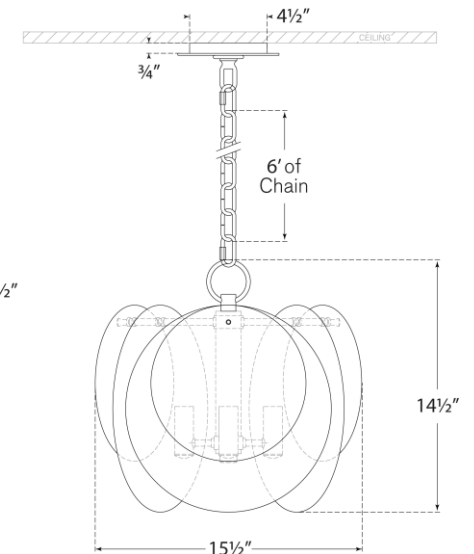

TEAR SHEET

Loire Petite Chandelier

Item # ARN 5453PN-CSG

Designer: AERIN

Height: 14.5"

Width: 15.5"

Canopy: 4.5" Round

Finishes: G, PN

Glass Options: CSG, WSG

Socket: 3 - E12 Candelabra

Wattage: 3 - 40 C11

Weight: 21 Pounds

Note: UL Only

Top View

Front View