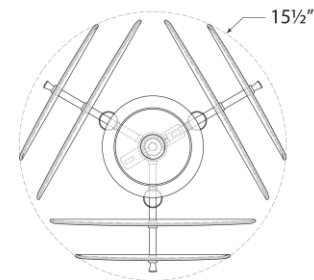

TEAR SHEET

Loire Petite Chandelier

Item # ARN 5453PN-CSG

Designer: AERIN

Height: 14.5"

Width: 15.5"

Canopy: 4.5" Round

Finishes: G, PN

Glass Options: CSG, WSG

Socket: 3 - E12 Candelabra

Wattage: 3 - 40 C11

Weight: 21 Pounds

Note: UL Only

Top View

Front View