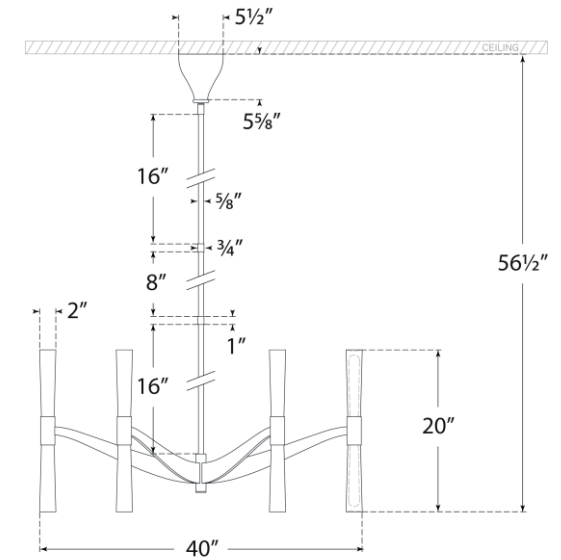

TEAR SHEET

Brenta Extra Large Chandelier

Item # ARN 5470PN-WG

Designer: AERIN

O/A Height: 56.5"

Fixture Height: 20"

Min. Custom Height: 27.5"

Width: 40"

Canopy: 5.5" Round

Finishes: BZ, HAB, PN

Glass Options: WG

Lightsource: Dedicated LED

Wattage: 45w (3600lm)

Weight: 39 Pounds

Note: Custom Height Available

Top View

Front View