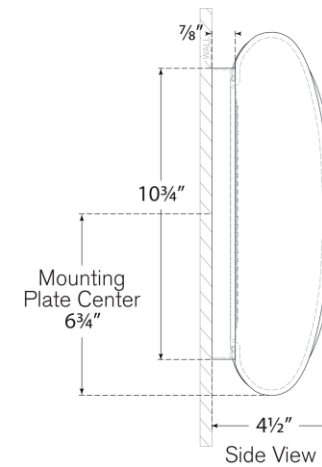

TEAR SHEET

Fondant 13" Linear Bath Sconce

Item # CD 2005GM-WG

Designer: Champalimaud

Height: 13.5"

Width: 6.5"

Extension: 4.5"

Backplate: 4.75" x 10.75" Rectangle

Finishes: GM, PN, SB

Glass Options: WG

Lightsource: Dedicated LED

Wattage: 12w (1400lm)

Weight: 5 Pounds

Top View

Side View

Front View