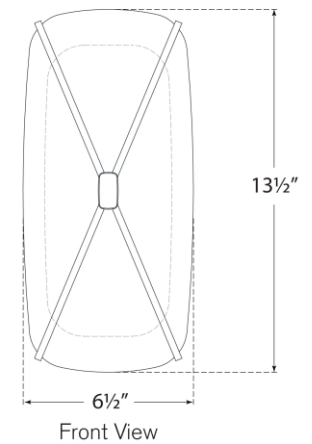

TEAR SHEET

Fondant 13" Linear Bath Sconce

Item # CD 2005GM-WG

Designer: Champalimaud

Height: 13.5"

Width: 6.5"

Extension: 4.5"

Backplate: 4.75" x 10.75" Rectangle

Finishes: GM, PN, SB

Glass Options: WG

Lightsource: Dedicated LED

Wattage: 12w (1400lm)

Weight: 5 Pounds

Top View

Side View

Front View