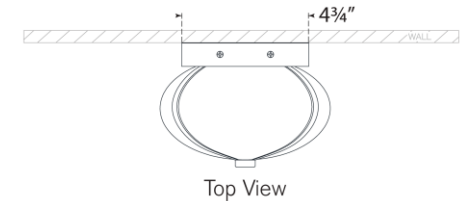

TEAR SHEET

Fondant 13" Linear Bath Sconce

Item # CD 2005GM-WG

Designer: Champalimaud

Height: 13.5"

Width: 6.5"

Extension: 4.5"

Backplate: 4.75" x 10.75" Rectangle

Finishes: GM, PN, SB

Glass Options: WG

Lightsource: Dedicated LED

Wattage: 12w (1400lm)

Weight: 5 Pounds

Top View

Side View

Front View