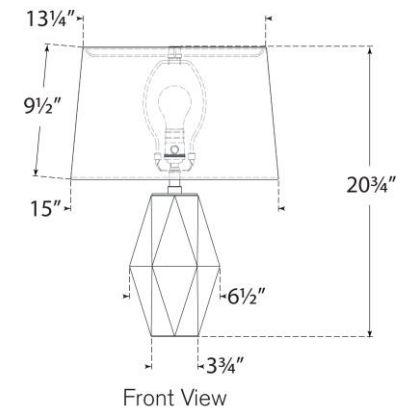

TEAR SHEET

Palacios Medium Table Lamp

Item # CHA 8439CG-L

Designer: Chapman & Myers

Height: 20.75"

Width: 15"

Base: 3.75" Hexagonal

Finishes: CG, SMG, WG

Shade Treatments: L

Shade Details: SH13.25" x 15" x 9.5"

Socket: E26 Dimmer

Wattage: 15 LED A19

Weight: 10 Pounds

Note: French Wired

Top View