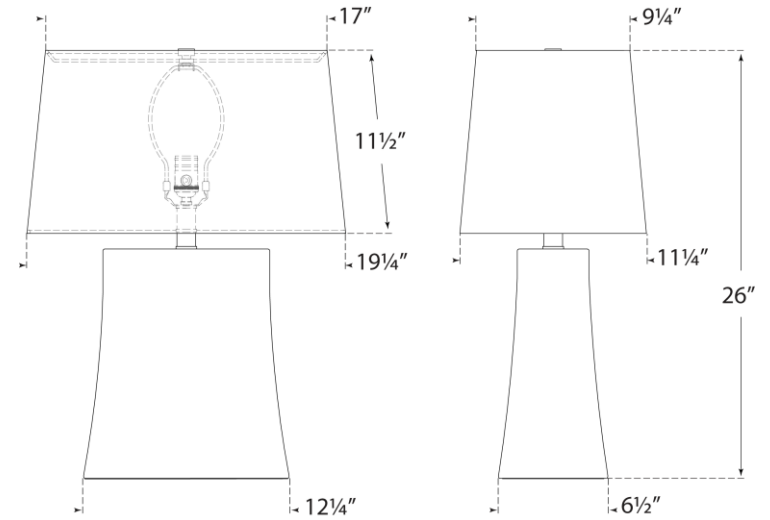

## Lucera Medium Table Lamp

Item # CHA 8692DM-L

Designer: Chapman & Myers

Height: 26"

Width: 19.25"

Base: 6.5" x 12.25" Rectangle

Finishes: DM, IVO, PRW, SBM

Shade Treatments: L

Shade Details: 17" x 19.25" x 11.5" Rectangle

Socket: E26 Dimmer

Wattage: 15 LED A19

Weight: 15 Pounds

Note: Reactive Ceramic Glazes Will Vary in Color and Texture

Front View

Side View