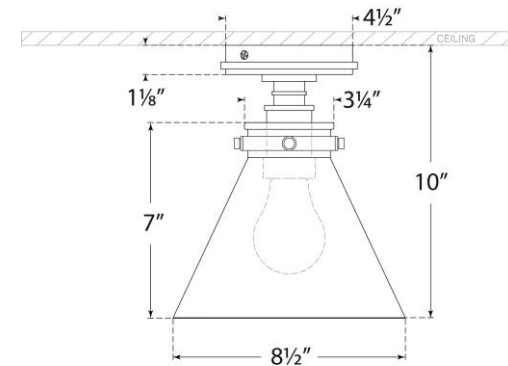

## Parkington 9" Conical Flush Mount

Item # CHC 4525AB-CG

Designer: Chapman & Myers

Height: 10"

Width: 8.5"

Canopy: 4.5" Round

Finishes: AB, BZ, PN

Glass Options: CG, WG

Socket: E26 Keyless

Wattage: 15 LED A19

Weight: 5 Pounds

Note: UL Only

Front View

Top View