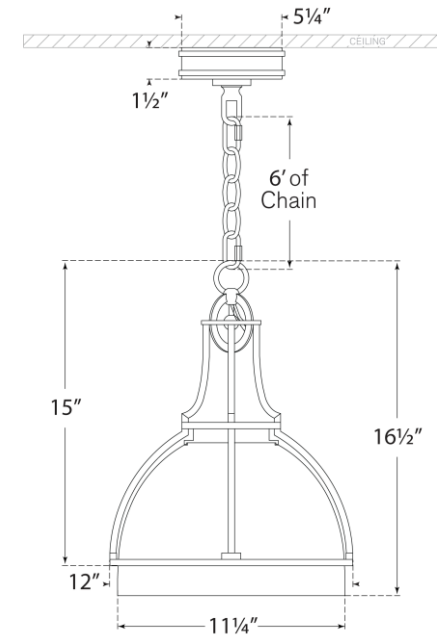

## Gracie Medium Dome Pendant

Item # CHC 5481PN-CG

Designer: Chapman & Myers

Height: 16.25"

Width: 12"

Canopy: 5.25" Round

Finishes: AB, AN, BZ, PN

Glass Options: CG, WG

Lightsource: Dedicated LED

Wattage: 15w (1300lm)

Weight: 11 Pounds

Front View