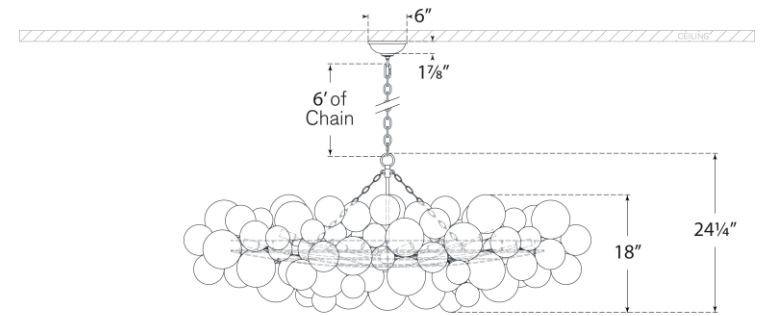

TEAR SHEET

Talia Large Linear Chandelier

Item # JN 5117BSL-CG

Designer: Julie Neill

Height: 24.25"

Width: 25.75" x 63.25"

Canopy: 6" Round

Finishes: BSL, G, PW

Glass Options: CG

Socket: 12 - E12 Candelabra

Wattage: 12 - 6.5 LED B11

Weight: 41 Pounds

Note: Assembly Required

Side View

Top View