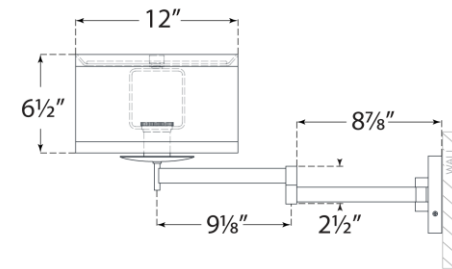

TEAR SHEET

Walker Swing Arm Sconce

Item # KS 2075LC-NL

Designer: kate spade new york

Height: 12"

Width: 14"

Extension: 16" - 24.75"

Backplate: 5" Round

Finishes: BSL, G, LC

Shade Treatments: L, L/BL, NL

Shade Details: 12" x 12" x 6.5"

Socket: E26 Keyless w/Dimmer on Back Plate

Wattage: 60 A19

Weight: 5 Pounds

Note: Cord Cover Included

Top View

Side View