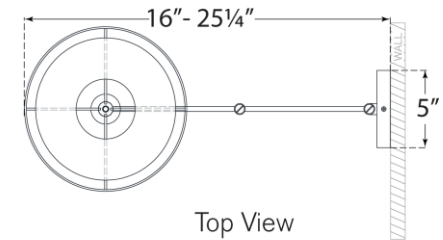

TEAR SHEET

Walker Swing Arm Sconce

Item # KS 2075LC-NL

Designer: kate spade new york

Height: 12"

Width: 14"

Extension: 16" - 24.75"

Backplate: 5" Round

Finishes: BSL, G, LC

Shade Treatments: L, L/BL, NL

Shade Details: 12" x 12" x 6.5"

Socket: E26 Keyless w/Dimmer on Back Plate

Wattage: 60 A19

Weight: 5 Pounds

Note: Cord Cover Included

Top View

Side View