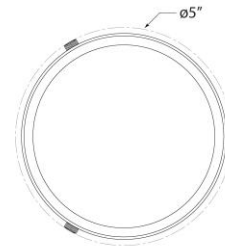

TEAR SHEET

Precision 4.5" Solitaire

Item # KW 4056AB-WG

Designer: Kelly Wearstler

Height: 4"

Width: 4.75"

Canopy: 4.5" Round

Finishes: AB, BZ, PN

Glass Options: WG

Lightsource: Dedicated LED

Wattage: 12w (1100lm)

Weight: 2 Pounds

Bottom View

Side View