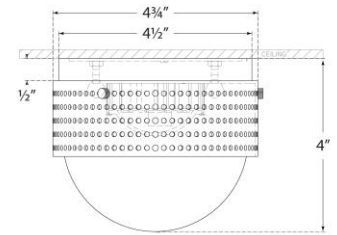

TEAR SHEET

Precision 4.5" Solitaire

Item # KW 4056AB-WG

Designer: Kelly Wearstler

Height: 4"

Width: 4.75"

Canopy: 4.5" Round

Finishes: AB, BZ, PN

Glass Options: WG

Lightsource: Dedicated LED

Wattage: 12w (1100lm)

Weight: 2 Pounds

Bottom View

Side View