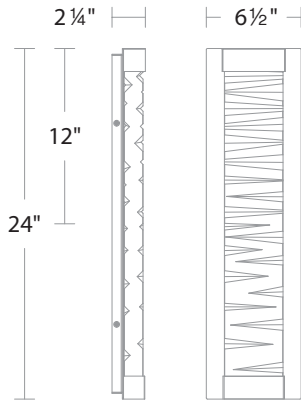

ECHELON

BWS10224

Project: _____
Location: _____
Fixture Type: _____
Catalog Number: _____

AVAILABLE FINISHES

BK: Black

PN: Polished Nickel

DESCRIPTION

A faceted abstract design of solid optic crystal. Hidden LEDs illuminate the crystal internally and also provide downlight for wayfinding on this interior wall sconce.

LINE DRAWING

SPECIFICATIONS

CRI	90
Dimming	ELV, TRIAC
Standards	ETL/cETL, Damp, Title 24, ADA

REPLACEMENT PARTS

- RPL-GLA-10224 - Crystal

Model	Size	LED Color Temp	Finish	Voltage	Wattage	Weight	LED Lumens	Delivered Lumens
BWS10224	24"	3000K/3500K/4000K	BK Black PN Polished Nickel	120V	17W	19 lb	593	513