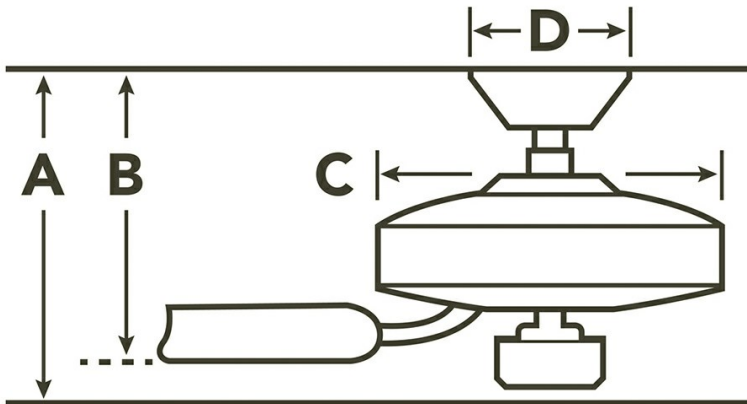

Product ID	300060PN
Finish	Polished Nickel
Blade Finish	Black
Collection	Zeus Collection

**Specifications**

Number of Blades	3
Blades Included	Yes
Blade Pitch	14 Degrees
Blade Sweep	60"
Blades Reversible	No
Blade Material	WOOD
Optional Blades Available	No
Downrod 1	1.00 OD X 4.50
Primary Control System	3 Speed Wall Control Full Function
Remote Included	No
Wall Control Included	Yes
Low Ceiling Adaptable	No
Lead Wire Length	78.00"
Motor Size	188 MM X 25 MM
Motor Type	AC

**Dimensions**

Downrod	A	B	C	D
1.00 OD X 4.50	17.75	14.00	7.75	7.75

**Downlight**

Downlight Included	Yes
Light Source	LED
Downlight Bulb Included	Integrated
# of Bulbs/LED Modules	1
Watts	77/26
Initial Lumens	1600
Glass Description	Clear Painted White Polycarbonate
Optional Light Kit Available	No
Kelvin Temperature	3000K
Color Rendering Index	80