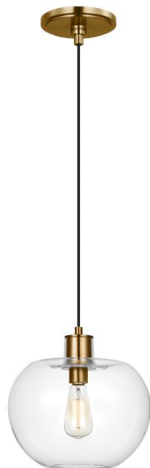

## TP1211BBS: Medium Pendant

**Collection:** Mela

**UPC #:** 014817632019

**Finish:** Burnished Brass (BBS)

### Dimensions:

**Diameter:** 12 3/8"  
**Width:** 12 3/8"  
**Height:** 12 1/2"

**Overall Height:** 184 3/8"

**Wire:** 180" (color/Black Fabric Cord)

**Mounting Proc.:** Screw Collar - Chain

**Connection:** Mounted To Box

### Features:

- This product may be mounted on a sloped ceiling
- Easily converts to LED with optional replacement lamps
- Meets Title 24 energy efficiency standards
- Title 24 compliant if used with Joint Appendix (JA8) approved light bulbs listed in the California Energy Commission Appliance database.

### Material List:

1 Body - Steel - Burnished Brass  
 1 Fabric Cord - Fabric - Black